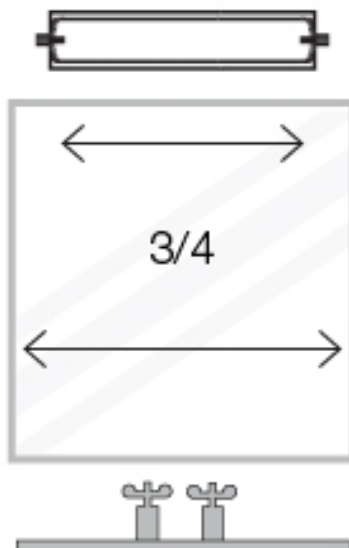

707-255-7115
www.facebook.com/designshowcase
www.designshowcasenapa.com

FOLLOW US ON *Pinterest*