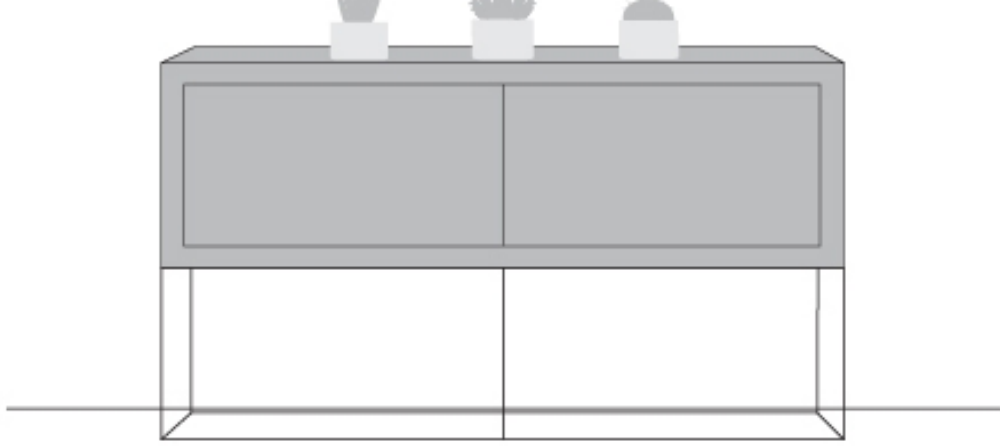

Kitchen and bath design for a remodel or update, our design professionals can provide all the resources and information you need.

We also offer professional and designer discounts.

Design Showcase
3231 California Blvd.
Napa, Ca. 94558